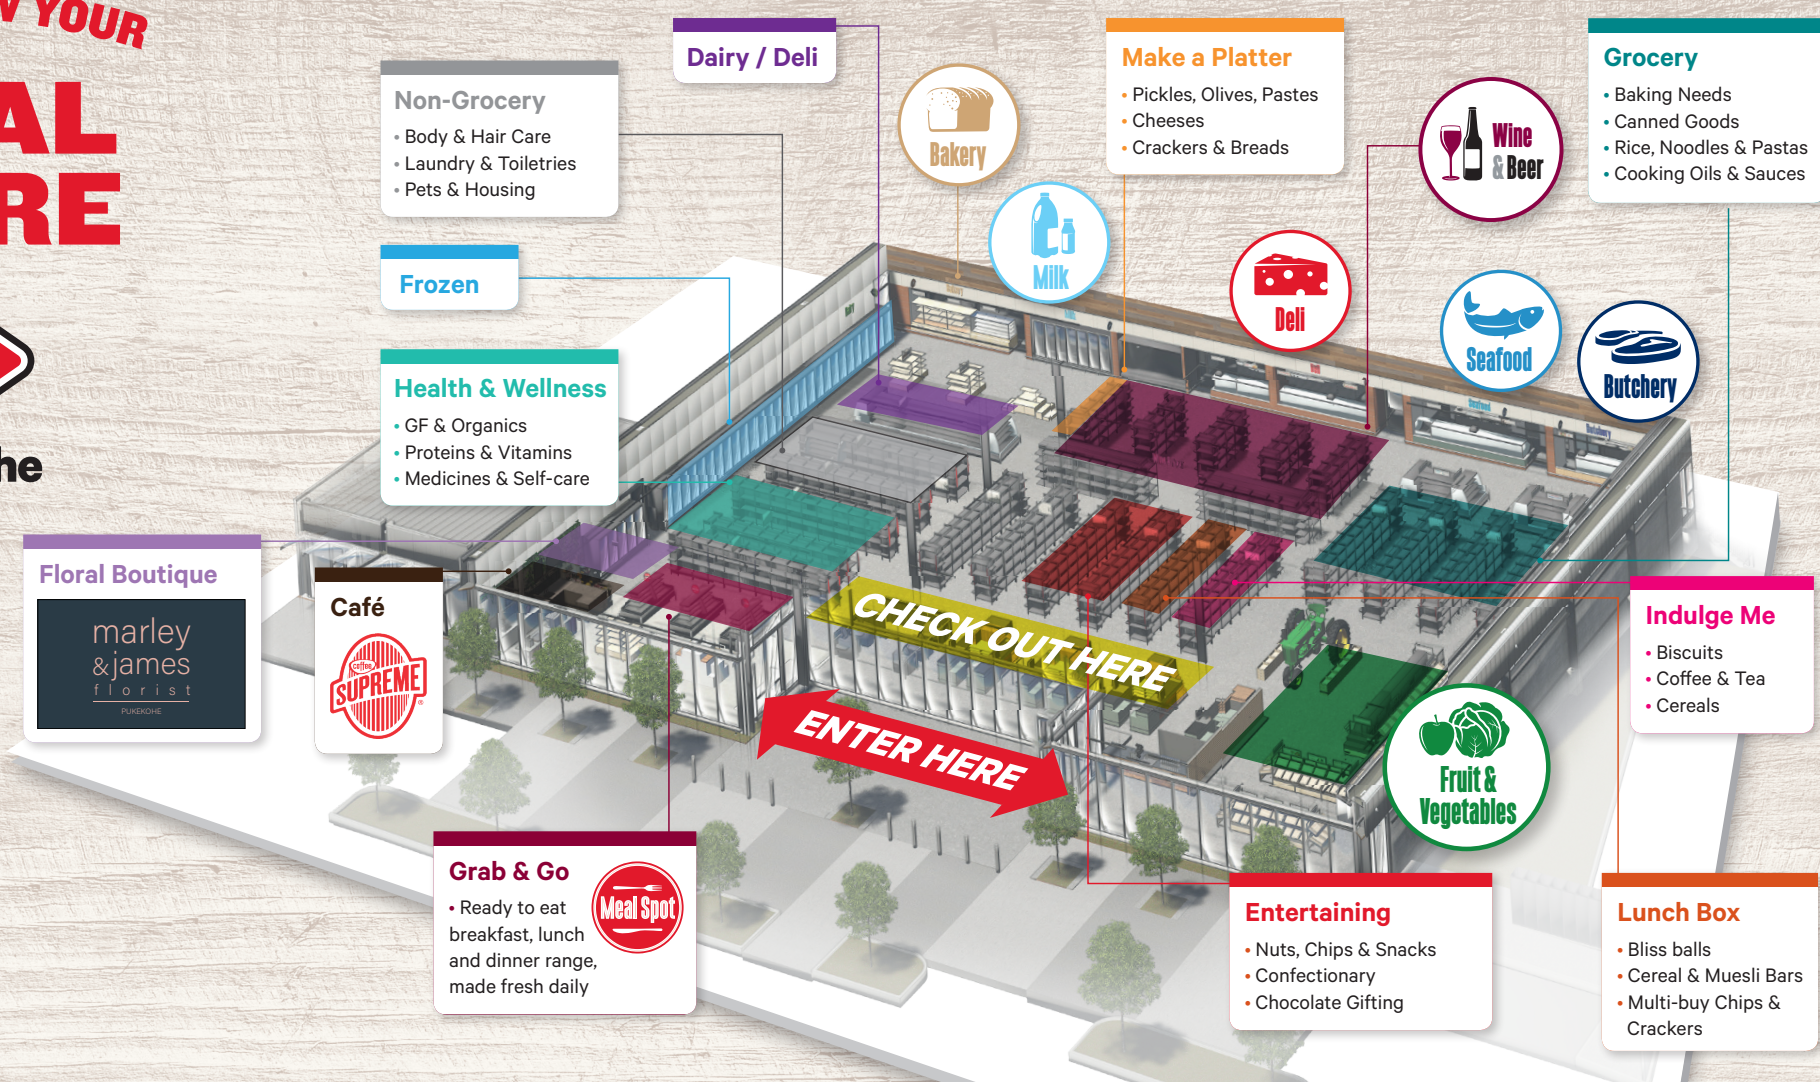

GET TO KNOW YOUR

LOCAL STORE

Pukekohe

Non-Grocery

- Body & Hair Care
- Laundry & Toiletries
- Pets & Housing

Dairy / Deli

Make a Platter

- Pickles, Olives, Pastes
- Cheeses
- Crackers & Breads

Café

SUPREME

Grab & Go

- Ready to eat breakfast, lunch and dinner range, made fresh daily

Meal Spot

Fruit & Vegetables

Indulge Me

- Biscuits
- Coffee & Tea
- Cereals

Entertaining

- Nuts, Chips & Snacks
- Confectionary
- Chocolate Gifting

Lunch Box

- Bliss balls
- Cereal & Muesli Bars
- Multi-buy Chips & Crackers

HOT TIPS:

Get the best out of the fresh store layout

- Shop the perimeter of the store for fresh produce, ready to eat options, daily essentials and enjoy a coffee on the way.
- Find further essentials and treats in the middle aisles and let our assistants help you complete your shop at the checkouts.

2 QUICK ACCESS ENTRANCES:

LEFT DOOR

For ready to eat meals & coffee

RIGHT DOOR

For your grocery shop