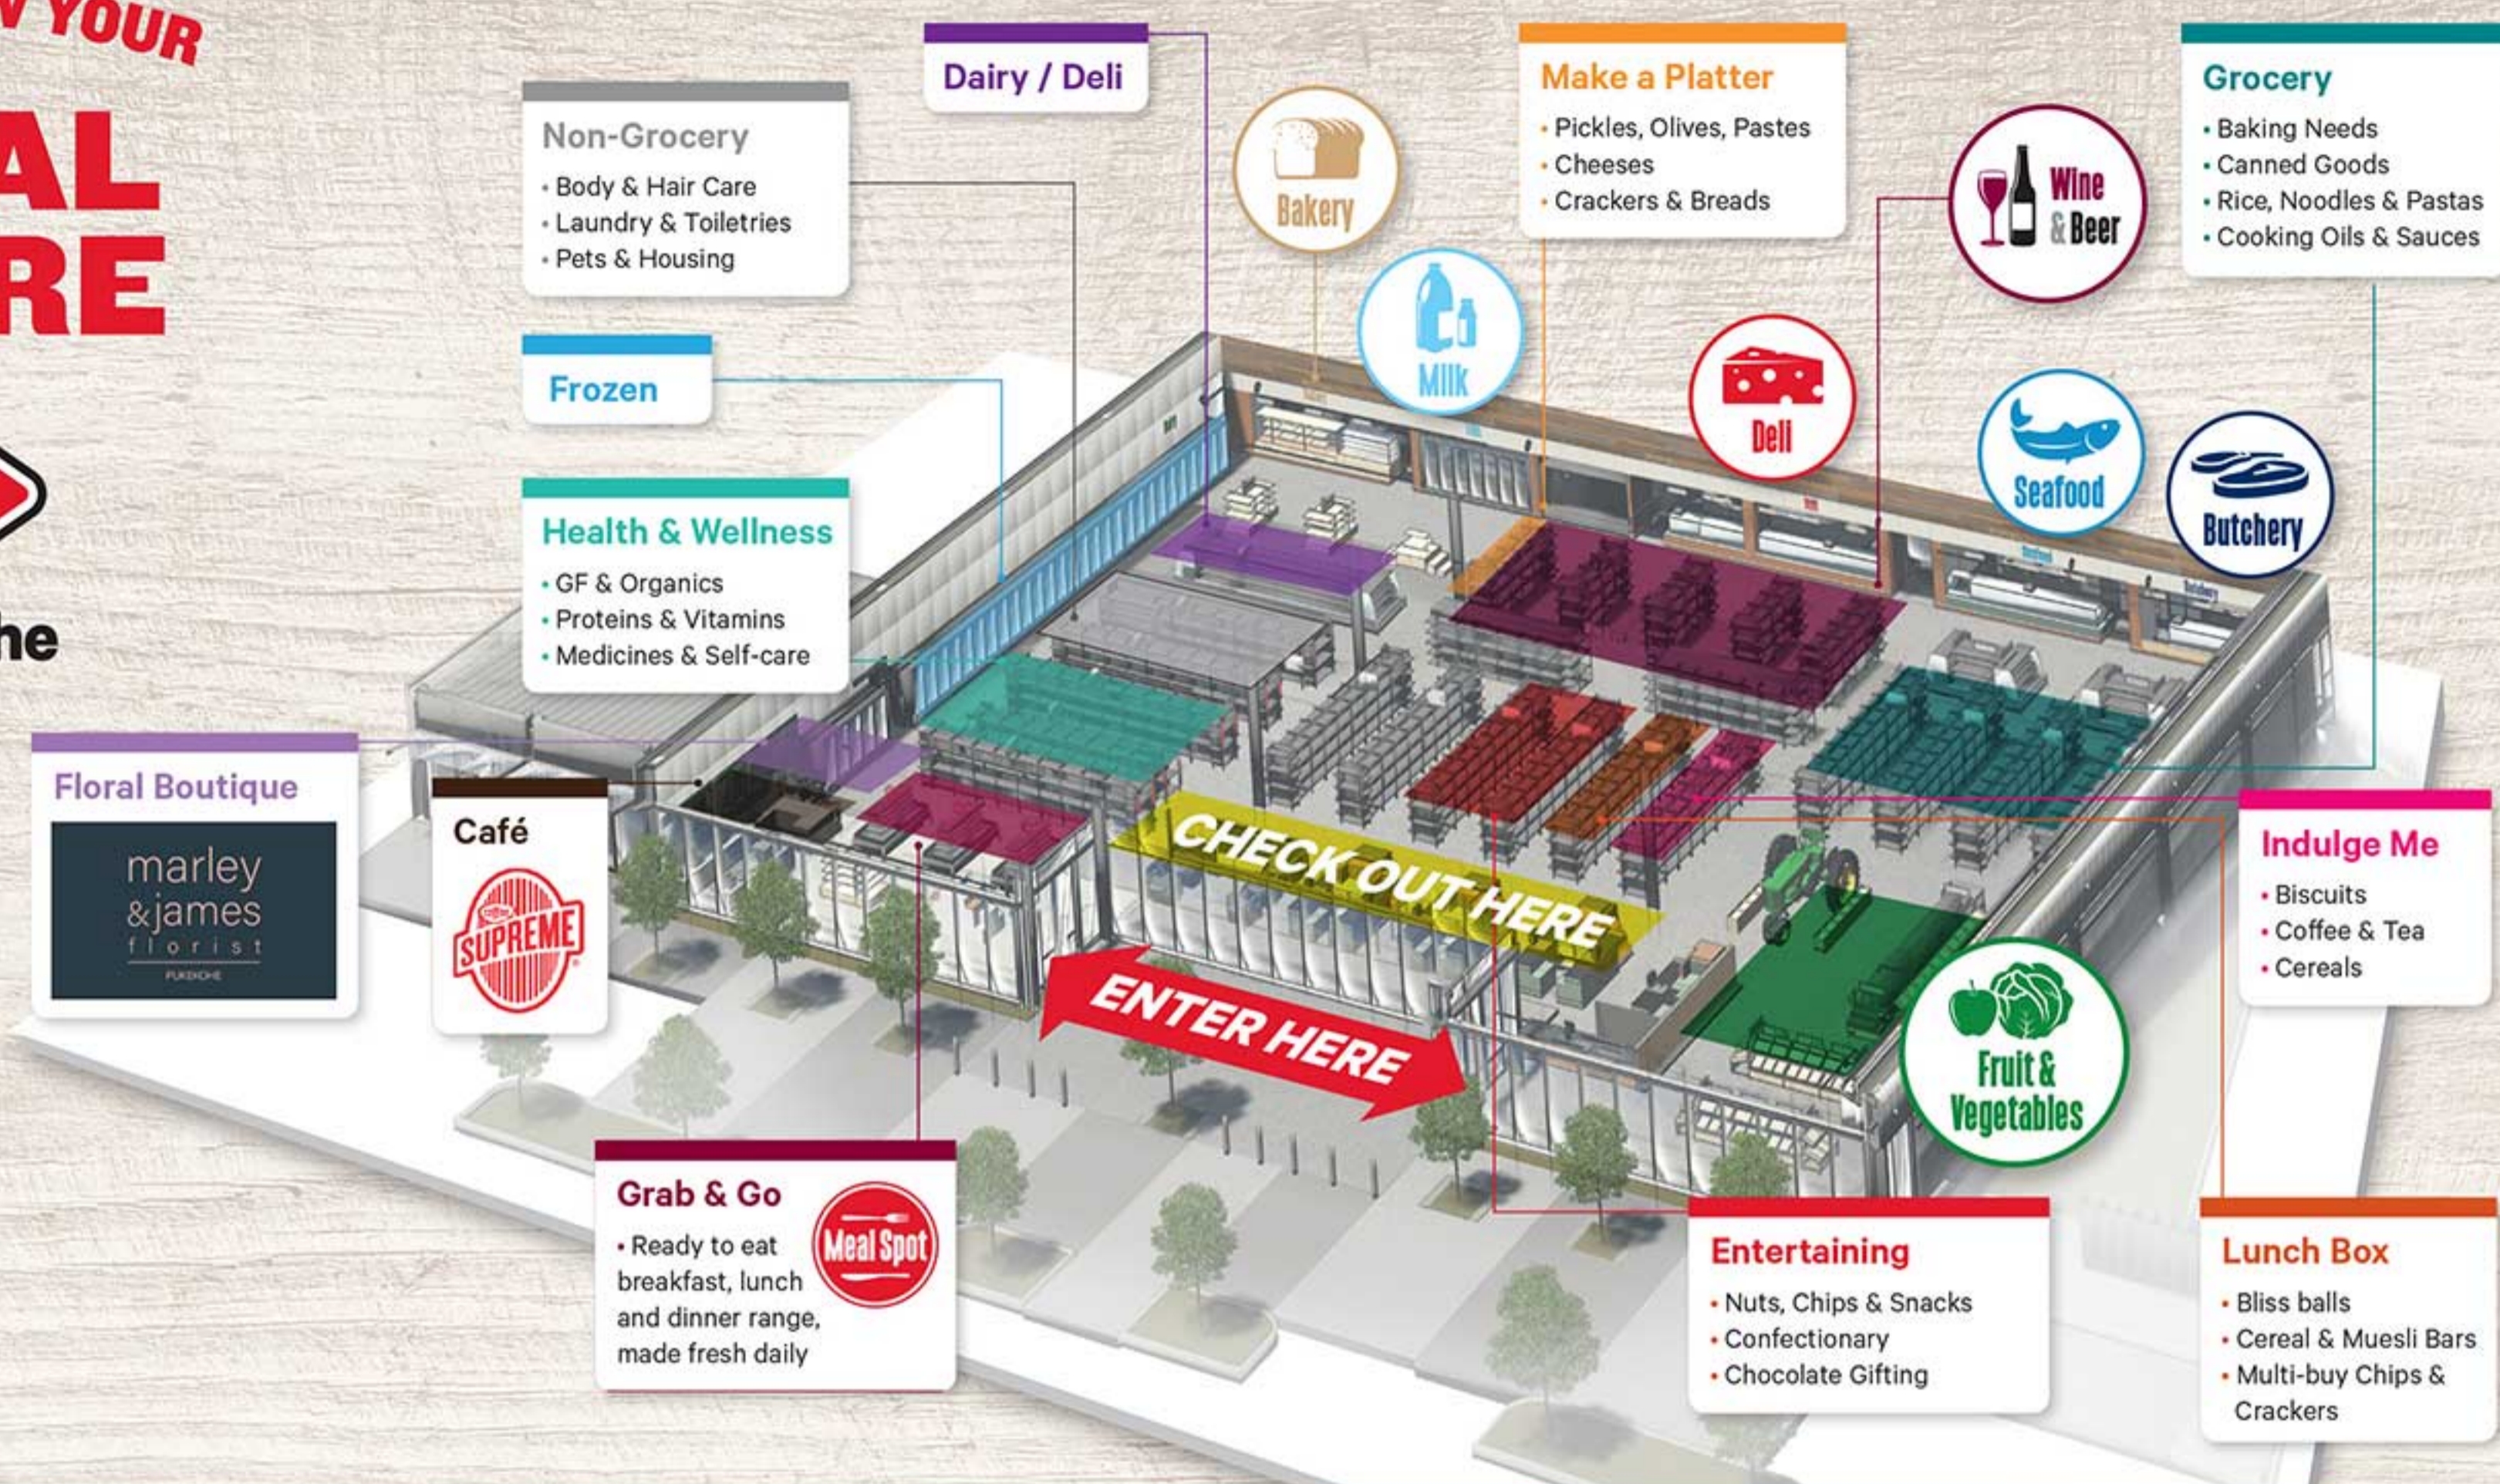

GET TO KNOW YOUR

LOCAL STORE

Pukekohe

HOT TIPS:

Get the best out of the fresh store layout

- Shop the perimeter of the store for fresh produce, ready to eat options, daily essentials and enjoy a coffee on the way.
- Find further essentials and treats in the middle aisles and let our assistants help you complete your shop at the checkouts.

2 QUICK ACCESS ENTRANCES:

LEFT DOOR

For ready to eat meals & coffee

RIGHT DOOR

For your grocery shop